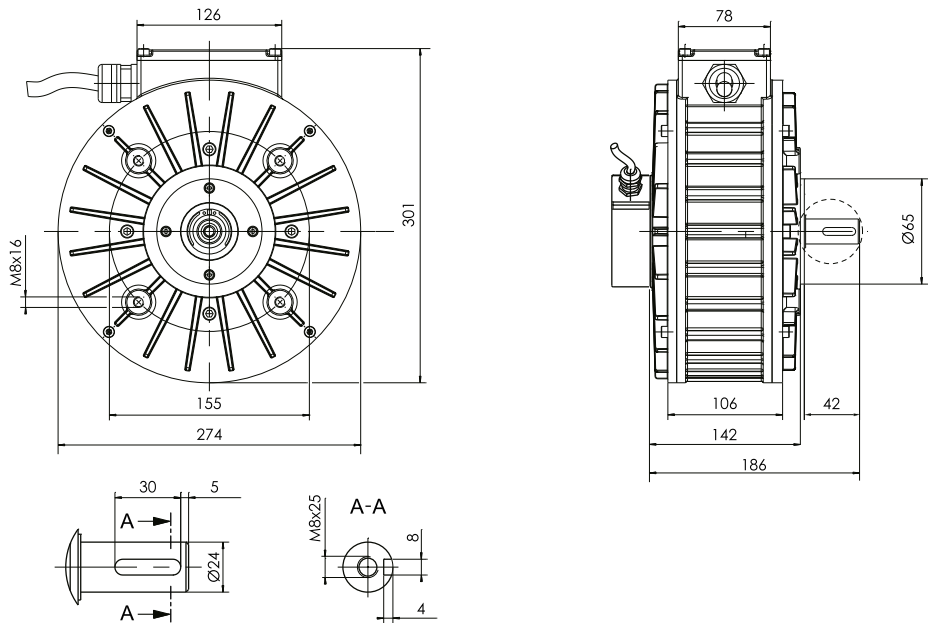

Technical Data

Voltage 24 VDC (external ventilation)					
	PMS 80	PMS 100	PMS 120	PMS 150	PMS 156 W (water cooled)
1500 min⁻¹	0.475 kW	1.1 kW	2.5 kW	---	---
Sevcon Gen 4, 24 VDC	Size 2	Size 2	Size 2	---	---
3000 min⁻¹	1 kW	1.4 kW	3 kW	---	---
Sevcon Gen 4, 24 VDC	Size 2	Size 2	Size 4	---	---
4500 min⁻¹	1.1 kW	1.45 kW	3 kW	---	---
Sevcon Gen 4, 24 VDC	Size 2	Size 2	Size 4	---	---
6000 min⁻¹	1.2 kW	1.4 kW	---	---	---
Sevcon Gen 4, 24 VDC	Size 2	Size 2	---	---	---

Voltage 48 VDC (external ventilation)					
	PMS 80	PMS 100	PMS 120	PMS 150	PMS 156 W (water cooled)
1500 min⁻¹	0.45 kW	1.1 kW	3 kW	5.2 kW	8 kW
Sevcon Gen 4. 48 VDC	Size 2	Size 2	Size 2	Size 4	Size 6
3000 min⁻¹	1 kW	2.3 kW	5.5 kW	8.5 kW	10 kW
Sevcon Gen 4. 48 VDC	Size 2	Size 2	Size 4	Size 6	Size 6
4500 min⁻¹	1.25 kW	2.6 kW	6 kW	8.5 kW	---
Sevcon Gen 4. 48 VDC	Size 2	Size 2	Size 4	Size 6	---
6000 min⁻¹	1.25 kW	2.7 kW	6 kW	8.5 kW	---
Sevcon Gen 4. 48 VDC	Size 2	Size 2	Size 4	Size 6	---

Customer specific variants on request.

Dimensions

Example PMS 150

Subject to alterations. ©Heinzmann GmbH & Co. KG, 2017

Heinzmann GmbH & Co. KG
Am Haselbach 1
D-79677 Schönau/Germany

Phone: +49 7673 8208 - 0
Fax: +49 7673 8208 - 799
Email: info@heinzmann.de