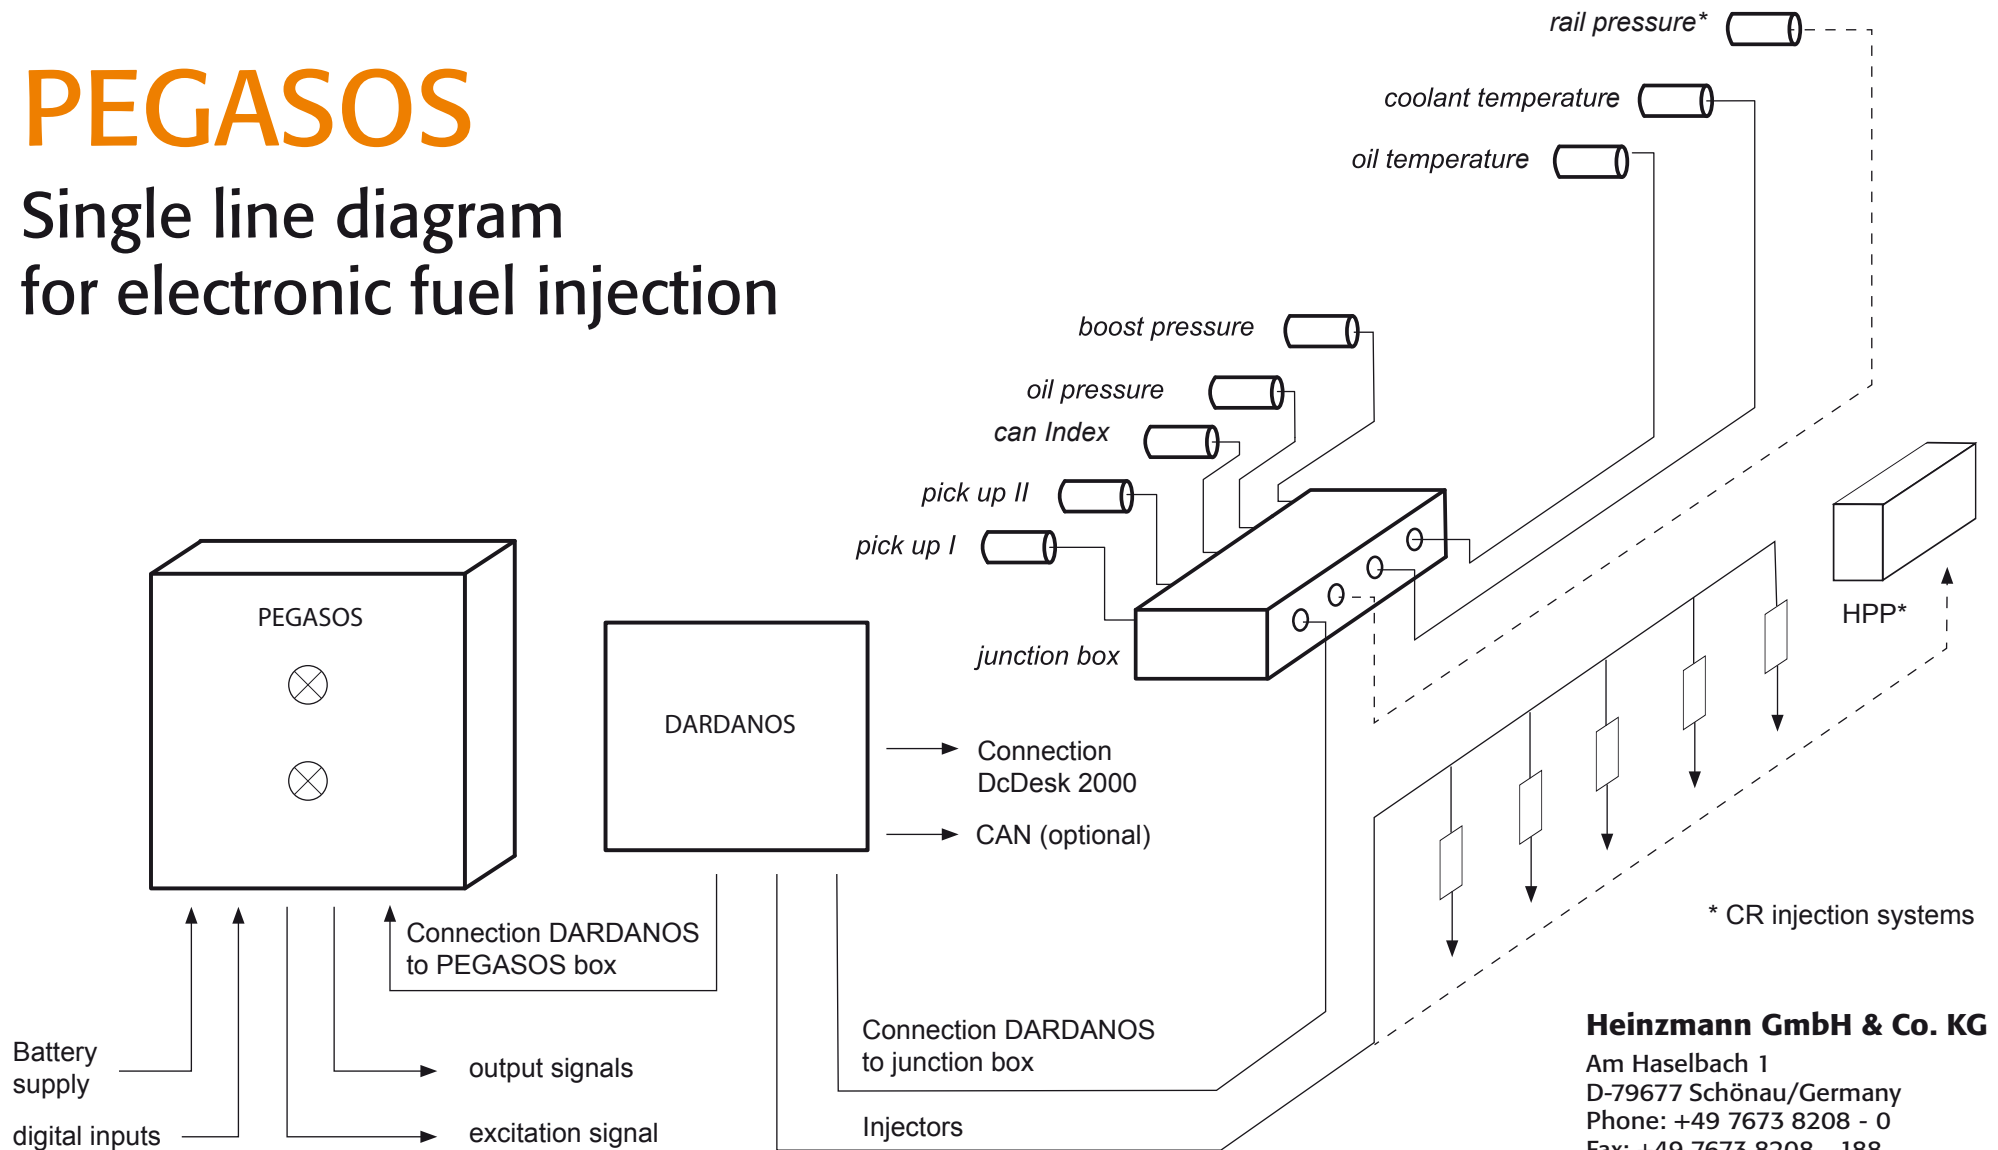

## Single line diagram for electronic fuel injection

**Heinzmann GmbH & Co. KG**

Am Haselbach 1  
D-79677 Schönau/Germany  
Phone: +49 7673 8208 - 0  
Fax: +49 7673 8208 - 188  
Email: [info@heinzmann.com](mailto:info@heinzmann.com)