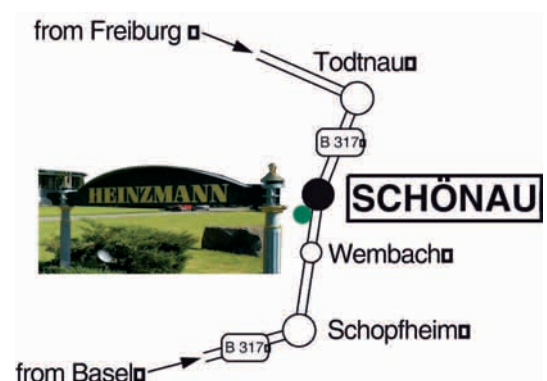

From Basel (approx. 1 hour). Take the B 317 in the direction of Donaueschingen. The road takes you past Lörrach, Schopfheim and Zell, before arriving at Schönau.

By rail

The nearest IC/ICE (express) train stations are Freiburg im Breisgau and Basel Badischer Bahnhof. Should you need assistance with regards to transport to Schönau please do not hesitate to contact us.

By plane

Nearest airports:

- Euroairport Basel/Mulhouse (CH-F): 53 km
- Airport Zürich (CH): 95 km
- Airport Straßburg (F): 125 km
- Airport Stuttgart: 185 km
- and Frankfurt (Main) Airport: 307 km

From Frankfurt/Main airport

From Frankfurt/Main airport there are express trains going towards Freiburg im Breisgau hourly (6.54 a.m. through 9.54 p. m.).

Helpful remarks:

If travelling by train ask at the travelcenter „DB-Reisezentrum“ (located at every central railway station in Germany) for the best connections and trains. Current schedules and fares are available at www.bahn.de.

The train ride from Frankfurt airport to Freiburg im Breisgau takes around 2 hrs. and 10 minutes.

Euroairport Basel/Mulhouse can be accessed from both France and Switzerland. Visitors generally access the airport via France. For more information see www.euroairport.com.