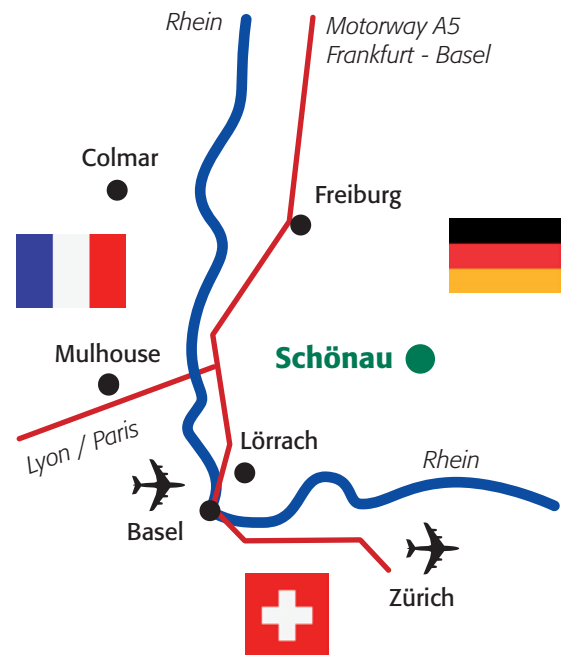

From Basel (approx. 1 hour). Take the B 317 in the direction of Donaueschingen. The road takes you past Lörrach, Schopfheim and Zell, before arriving at Schönau.

By rail

The nearest IC/ICE (express) train stations are Freiburg im Breisgau and Basel Badischer Bahnhof. Should you need assistance with regards to transport to Schönau please do not hesitate to contact us.

By plane

Nearest airports:

- Euroairport Basel/Mulhouse (CH-F): 53 km
- Airport Zürich (CH): 95 km
- Airport Straßburg (F): 125 km
- Airport Stuttgart: 185 km
- and Frankfurt (Main) Airport: 307 km

From Frankfurt/Main airport

From Frankfurt/Main airport there are express trains going towards Freiburg im Breisgau hourly (6.54 a.m. through 9.54 p. m.).

Helpful remarks:

If travelling by train ask at the travelcenter „DB-Reisezentrum“ (located at every central railway station in Germany) for the best connections and trains. Current schedules and fares are available at www.bahn.de.

The train ride from Frankfurt airport to Freiburg im Breisgau takes around 2 hrs. and 10 minutes.

Euroairport Basel/Mulhouse can be accessed from both France and Switzerland. Visitors generally access the airport via France. For more information see www.euroairport.com.