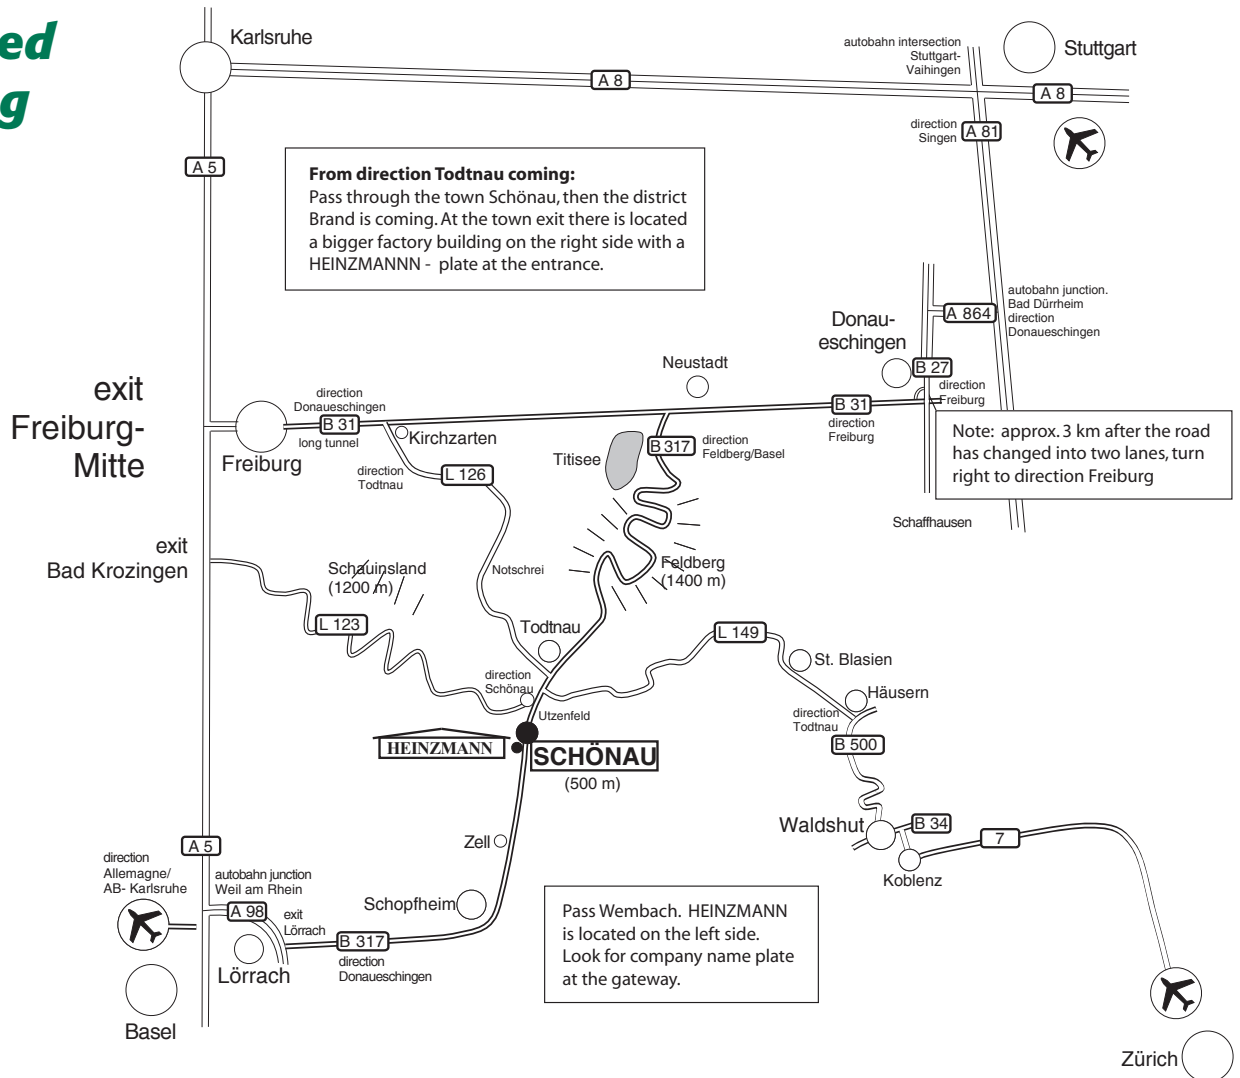

Detailed routing